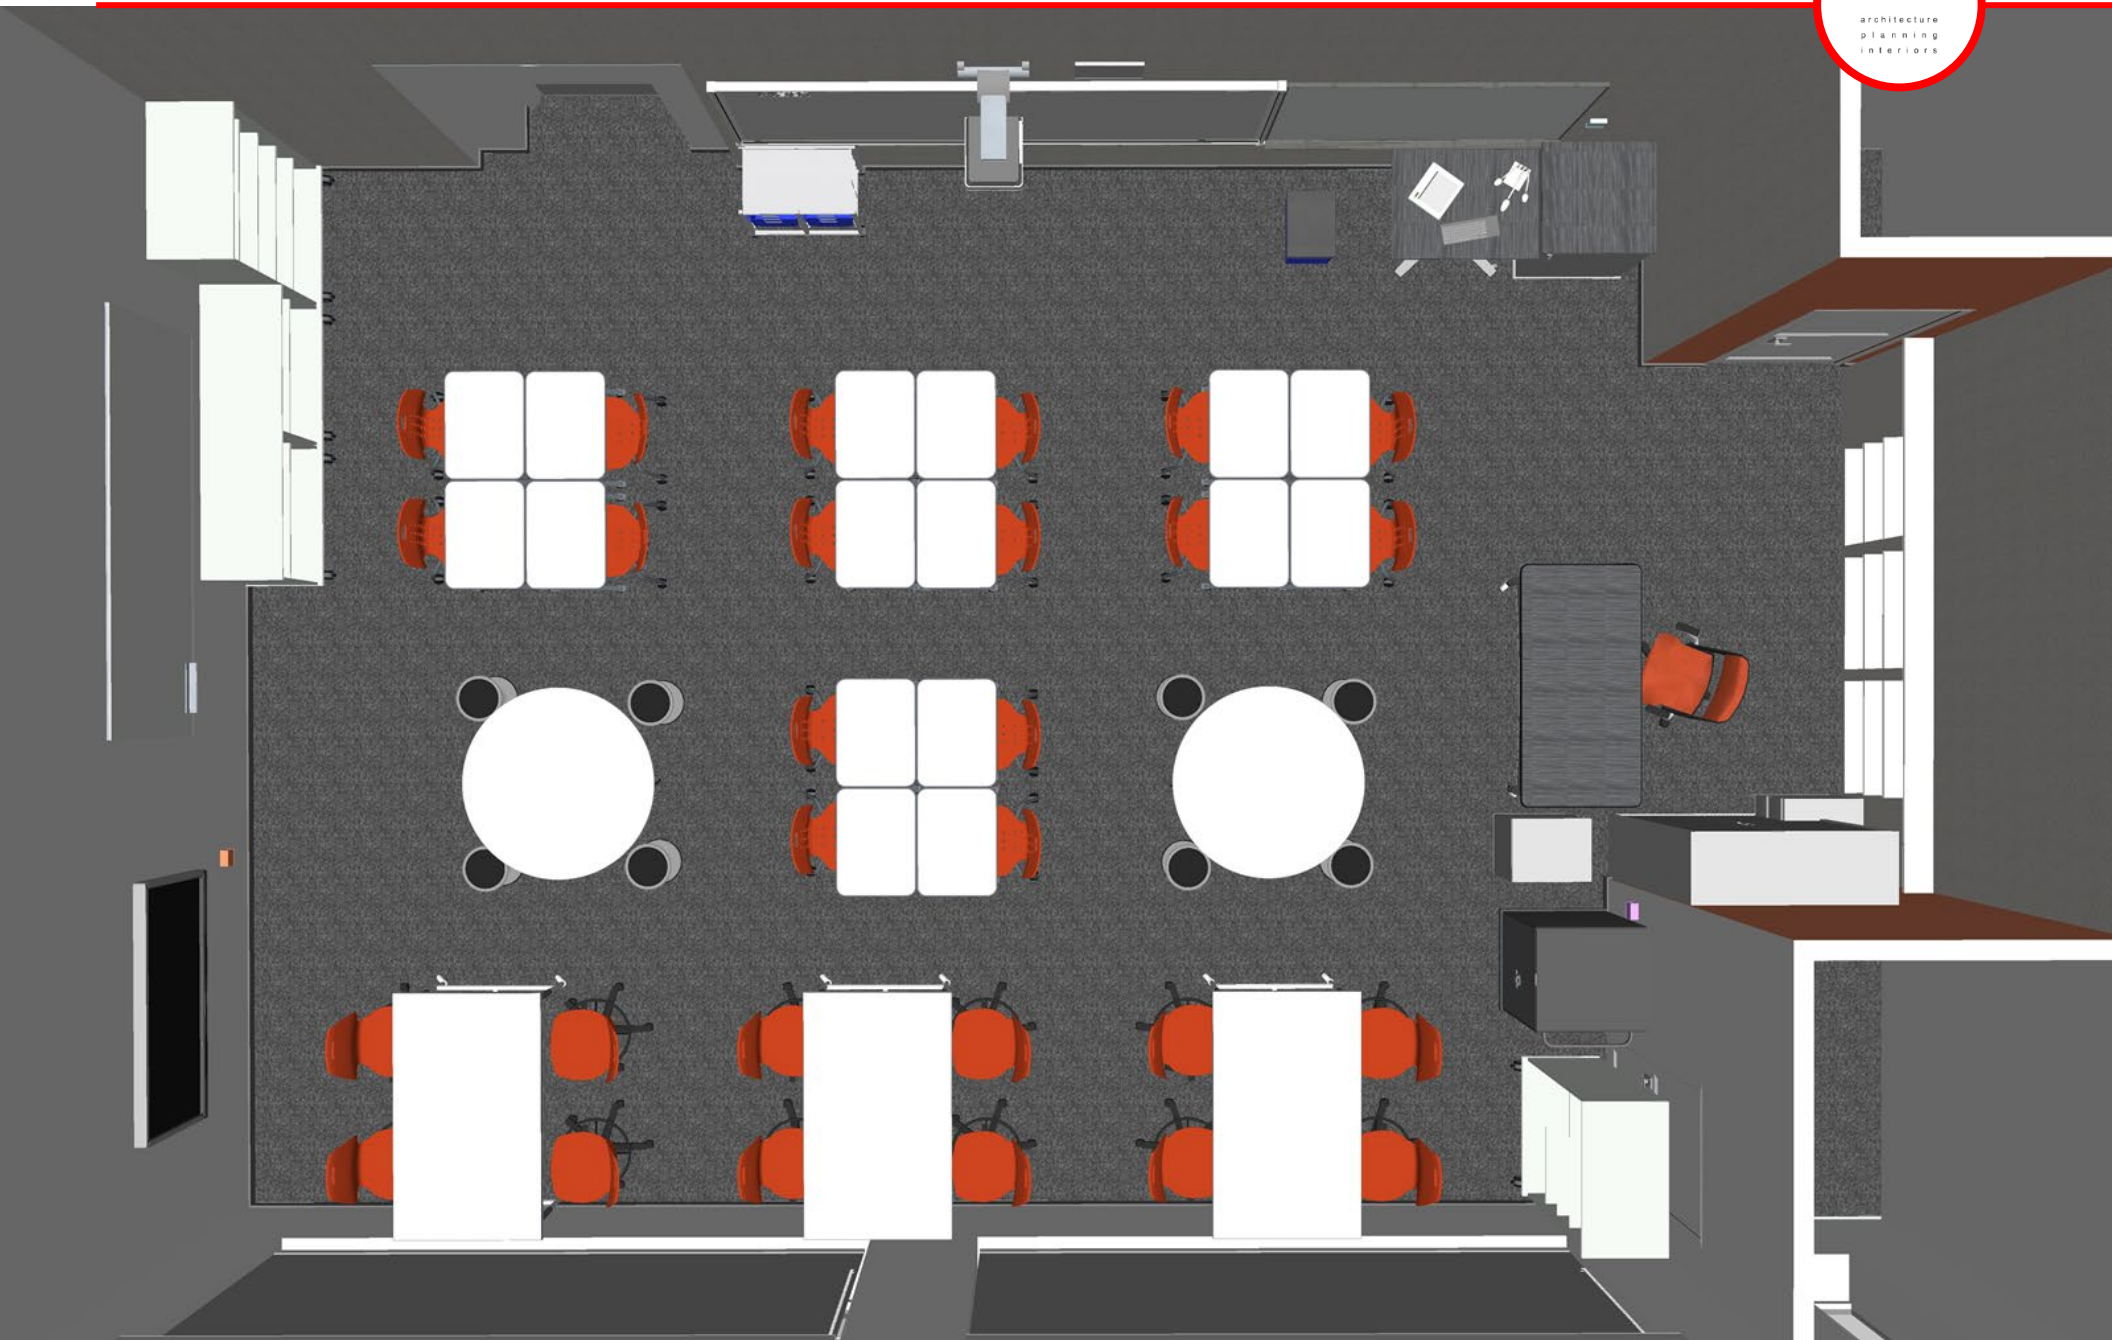

Huntington Beach City School District

21st Century Learning Environments at
Dwyer Middle School

Core Room DWYER MIDDLE SCHOOL

Core Room DWYER MIDDLE SCHOOL

Core Room DWYER MIDDLE SCHOOL

Core Room DWYER MIDDLE SCHOOL

Math Room DWYER MIDDLE SCHOOL

Math Room DWYER MIDDLE SCHOOL

Math Room DWYER MIDDLE SCHOOL

Math Room DWYER MIDDLE SCHOOL

BCA Architects

4695 MacArthur Court, 11th Floor
Newport Beach, CA 92660
949.798.5560 [p]
BCAarchitects.com